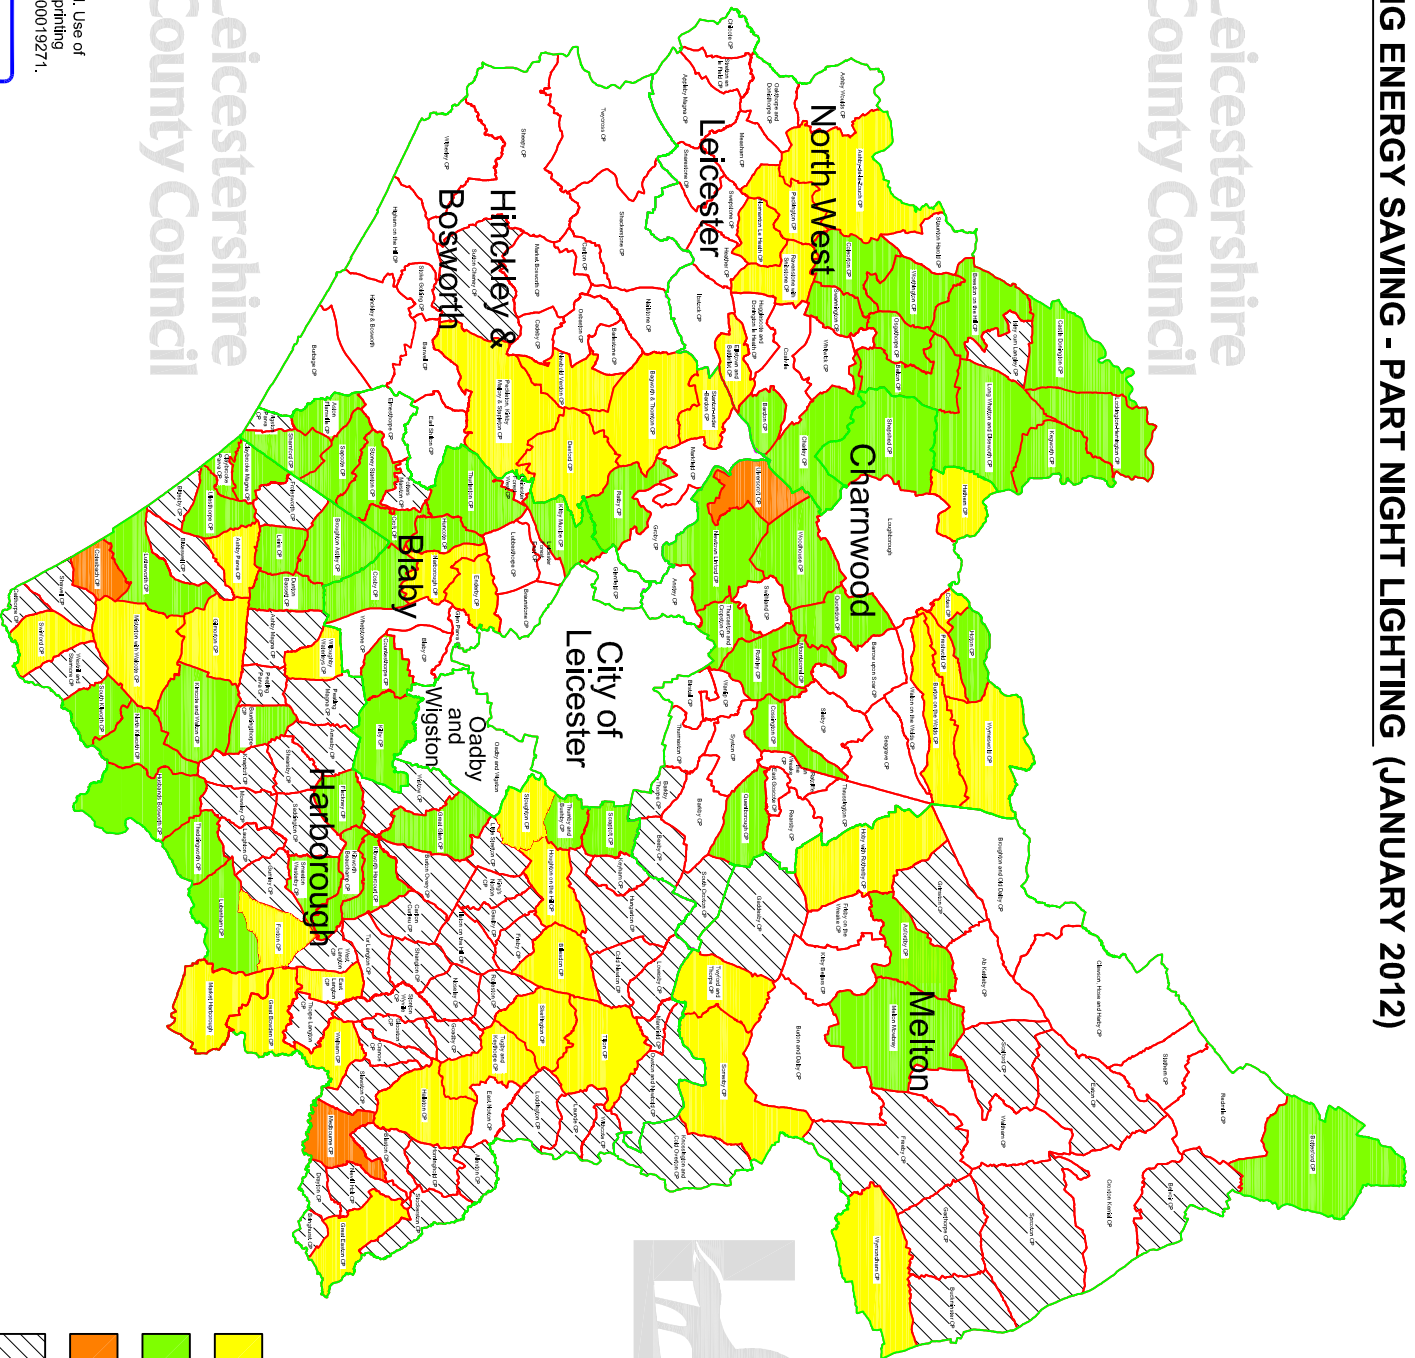

STREET LIGHTING ENERGY SAVING - PART NIGHT LIGHTING (JANUARY 2012)

- Parishes where Scheme has been implemented
- Parishes with no LCC Street Lights
- Parishes where Scheme has been consulted
- No changes to LCC Lights

© Crown copyright 2012. All rights reserved. Use of this image is limited to viewing on-line and printing one copy. Leicestershire County Council. 100019271.

Leicestershire County Council
 100019271
 Published 2012